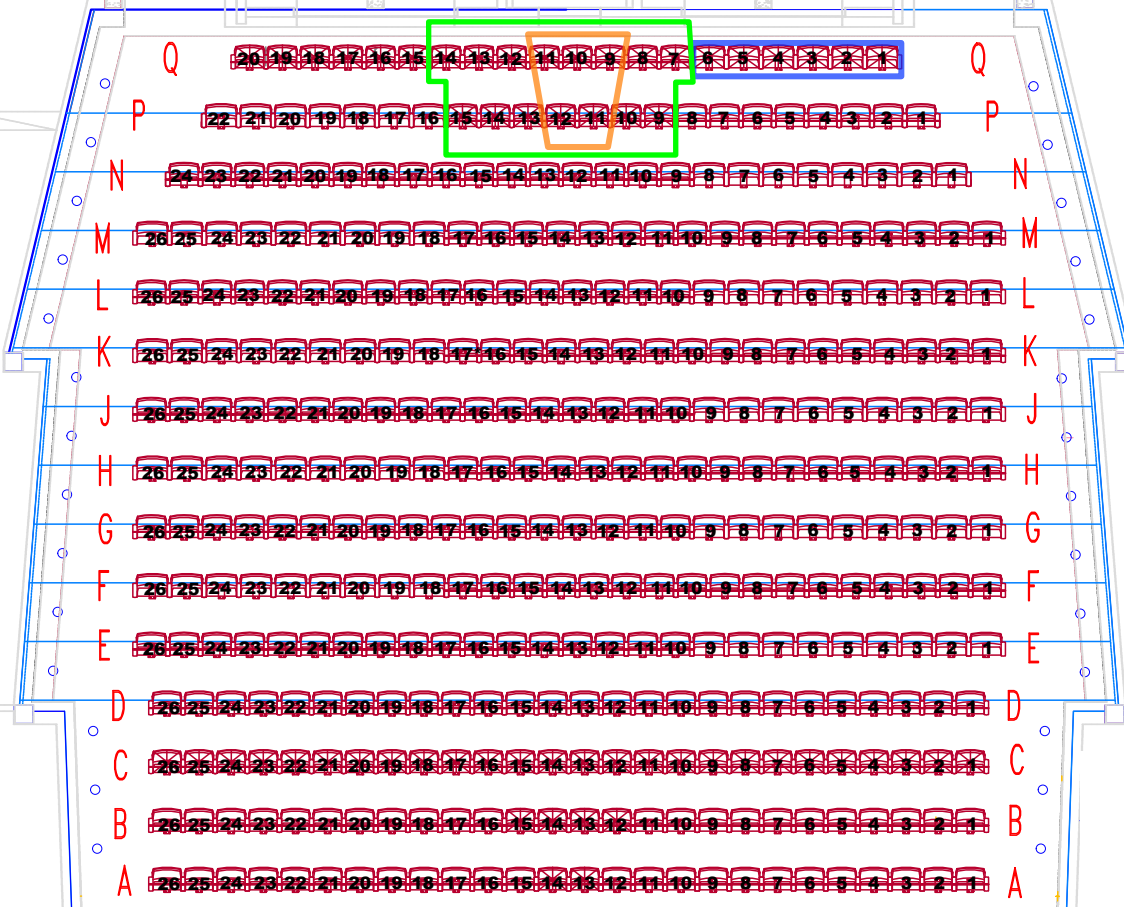

SOTA Concert Hall STALL

Standard Camera Positions
Q9 to Q11 & P11 to P12 (5 Seats)

Production Desk (If Required)
Q7 to Q14 & P9 to P15 (15 Seats)

STALL
Rows A to Q (378 seats)

House Seats (If Required)
Q 1 to Q6 (6 Seats)

STAGE